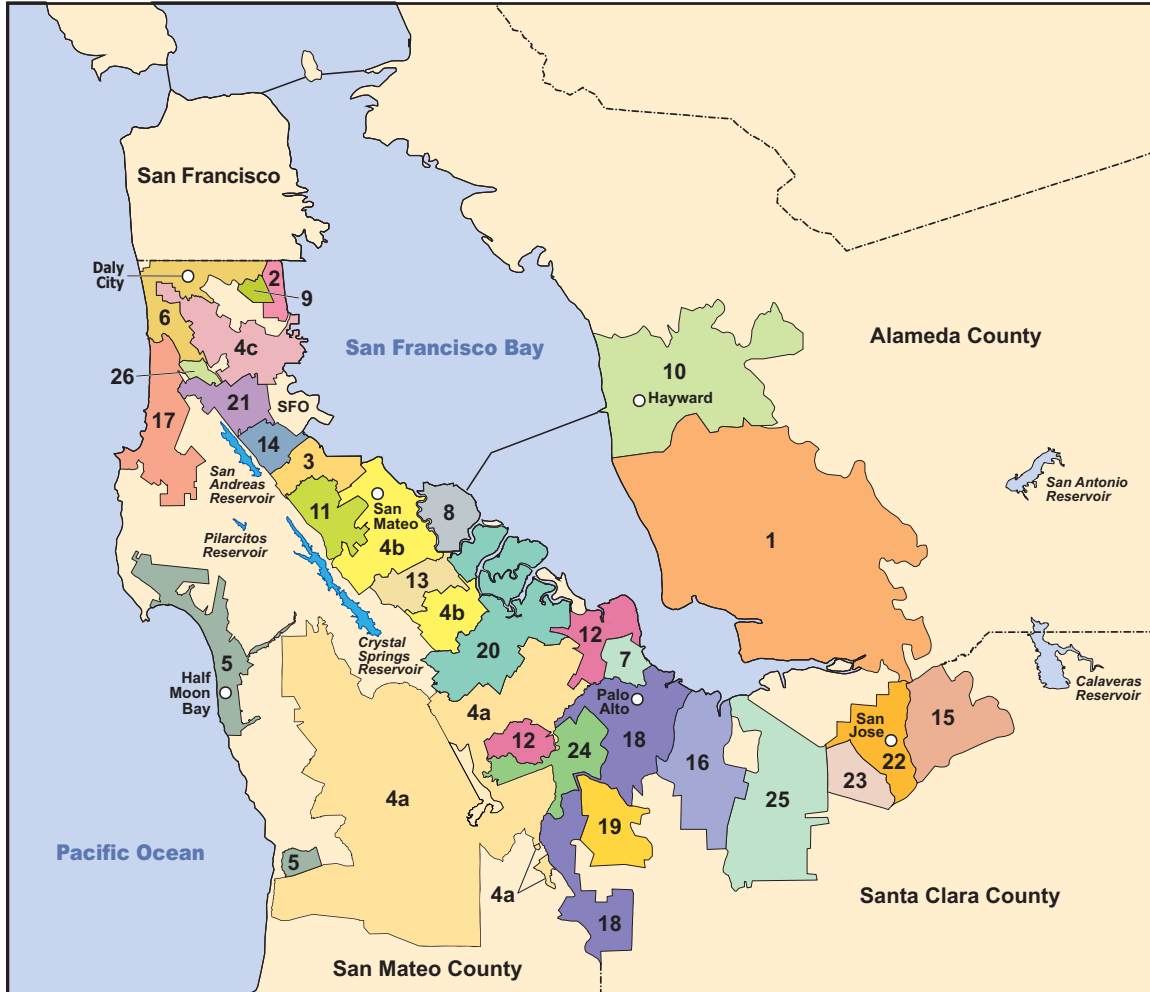

BAWSCA Members Map

Legend

- | | |
|---|--------------------------------------|
| 1 Alameda County Water District | 13 Mid-Peninsula Water District |
| 2 City of Brisbane | 14 City of Millbrae |
| 3 City of Burlingame | 15 City of Milpitas |
| 4a CWS – Bear Gulch | 16 City of Mountain View |
| 4b CWS – Mid-Peninsula | 17 North Coast County Water District |
| 4c CWS – South San Francisco | 18 City of Palo Alto |
| 5 Coastside County Water District | 19 Purissima Hills Water District |
| 6 City of Daly City | 20 City of Redwood City |
| 7 City of East Palo Alto | 21 City of San Bruno |
| 8 Estero Municipal Improvement District | 22 San Jose Municipal Water System |
| 9 Guadalupe Valley MID | 23 City of Santa Clara |
| 10 City of Hayward | 24 Stanford University |
| 11 Town of Hillsborough | 25 City of Sunnyvale |
| 12 City of Menlo Park | 26 Westborough Water District |

Sources: BAWSCA, San Mateo County General Plan